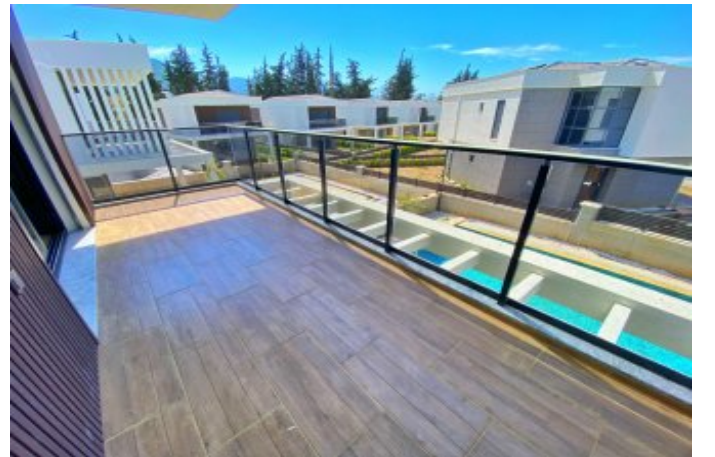

İlan No:f-1085634-26